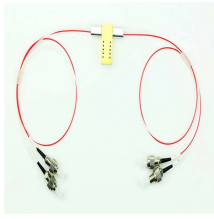

Photovoltaic cable tray grid connection solution

Photovoltaic cable tray grid connection solution

Not sure which cable tray to use for your renewable energy project? Discover the best types, materials, and design tips to reduce cost and improve performance.

Expansion splices are common in long-run outdoor applications, where temperature variations result in thermal expansion and contraction of the cable tray system

Individua più località sulla mappa, ottieni indicazioni sul percorso mediante mezzi pubblici, a piedi o in auto, visualizza le condizioni del traffico in tempo reale, pianifica viaggi, visualizza le immagini aeree, ...

RAYTRAY solar attachment is an ETL-listed wire tray system for flat roof solar installations. It securely organizes and protects your PV wires and cables.

Map multiple locations, get transit/walking/driving directions, view live traffic conditions, plan trips, view satellite, aerial and 3d imagery. Do more with Bing Maps.

The world's only weatherproof, hand bendable cable conveyance that quickly and securely carries DC circuitry from solar panels to their terminations. Change directions easily by bending Solar Snake ...