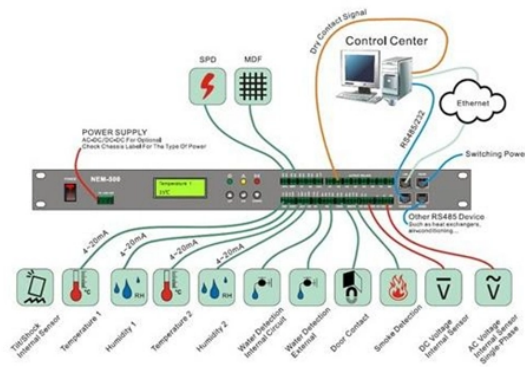

## Peru Fiber Distribution Box 12 Cores

A termination box is a distribution box specially designed for the management of fiber cables. Its core use is to terminate fiber optic cables and connect the cable's core and pigtail. The typical termination ...

Fiber Optic Distribution Box, 12 Port Wall Mount Enclosure with 12 SC APC Adapters, Singlemode, FTTH, IP65 Waterproof Outdoor/Indoor Use - 9.45" x 8.66" x 2.56"

Description This distribution box terminates outside optical cables with up to 12 fibers; it allocates 12 adapters for connecting with max 12 drop cable pigtails, it is also suitable for using with mini splitters. ...

El estándar de 19 pulgadas de ancho y 1UR, soldadura reforzada, área de cableado, conveniente para la construcción. Este producto se compone de carcasa, componentes internos, protección de fibra y ...