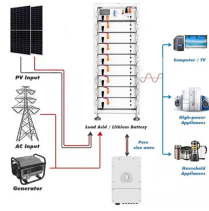

Panama Core Switch QSFP

Compare SFP, SFP+, QSFP, QSFP28, and QSFP-DD by speed, lane count, compatibility, breakout options, power, and upgrade path.