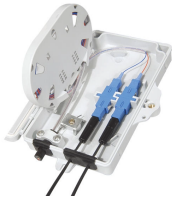

Extend your LC/SC Fiber Optic Cables length without replacing the original fiber cable. Durable and compact, high performance hybrid fiber optical adapter design with low insertion and return loss.