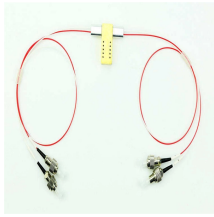

Our Fiber Optic Mounting Hardware category includes essential components designed to secure, organize, and protect fiber optic cables and equipment. Proper mounting hardware is crucial for ...

Step into the wild with Arizona Outdoor Adventures and help change lives through nature! Outdoor activities offer exciting and enriching experiences that connect people with nature while ...

The truth is, Phoenix has built one of the most varied and ambitious public parks systems in the American Southwest — and the city keeps improving it.

OptiTip® Interconnect Harness Assembly is designed for use in outside plant fiber access networks with FlexNAP™ and OptiSheath® MDU and Fiber Distribution terminals. This innovative cable assembly ...

THE CIMPLE CO Mini Screw-in Cable Clips and Fasteners - Indoor/Outdoor Single Screw Clips - 3mm Wire Clamps for Fiber Optic Cables and Thermostat, Ground Wires - 3 mm (1/10 Inch), Black, 100 PCS

Our cable termination and drop adapter kit includes cable retention components, hose clamps and grounding hardware, designed for secure, reliable connections in fiber closure installations.

Arizona Outdoor Fun offers the most adventurous guided off-road tour in Arizona, along with on-site rentals and shooting adventures.

Constructed from durable, weather-resistant materials, the S Type 2 clamp offers superior strength and long-term reliability, making it ideal for outdoor installations. Its design is optimized for flat fiber optic ...