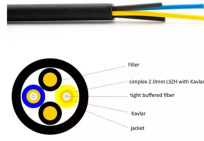

THE CIMPLE CO Mini Screw-in Cable Clips and Fasteners - Indoor/Outdoor Single Screw Clips - 3mm Wire Clamps for Fiber Optic Cables and Thermostat, Ground Wires - 3 mm (1/10 Inch), Black, 100 PCS

Our cable termination and drop adapter kit includes cable retention components, hose clamps and grounding hardware, designed for secure, reliable connections in fiber closure installations.