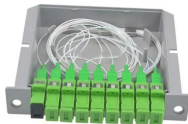

OSP fiber splicing closures, work tables, splicing tents, line hardware, warning signs and posts, fiber slack storage, cable & pipe locators, precast manholes and more.