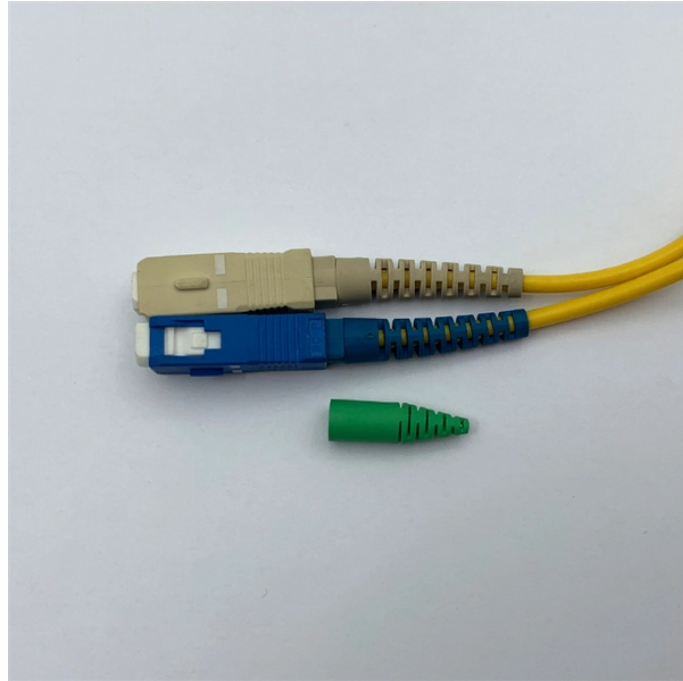

Outdoor charging pile distribution box and power meter

Outdoor charging pile distribution box and power meter

Types of Outdoor 12V Distribution Boxes An outdoor 12V distribution box is a crucial component for organizing and managing low-voltage electrical systems in external environments. These enclosures ...

Yueqing Beigang Industrial Socket Distribution Box is an electrical distribution device that adopts a plug-in method, which is more convenient and practical than traditional terminal wiring. The built-in circuit ...

Secure your charging pile power distribution with our outdoor rain-proof 15-way distribution box. Ideal for open and waterproof applications.

Convenient transparent window: the transparent window allows for inspection of internal circuits, enhancing maintenance efficiency without the need to open the box, waterproof protective ...