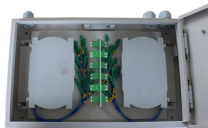

24 Core Single mode 9/125, Loose Tube jelly filled Cables, Multitube, Single Sheath - Outdoor Armored Cable - ECCS-Corrugated, complying to 9/125 ITU G.652.

up to 4 - 24 optical fibers in water blocked loose tube. Taped, corrugated steel tape armored (STA); polyethylene (HDPE) outer sheath; and embedded with two steel wires on the periphery. T