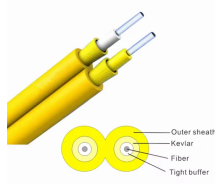

Outdoor PoE Powered Switch

From the most popular LinkPower™ All-in-One-Box Outdoor PoE Switches to the latest released UPS, Uninterrupted Power Supply Solutions, PoESuperstore ...