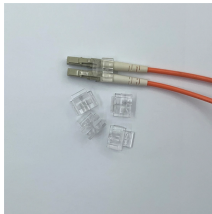

The distribution box is suitable for mounting of modular electric installation devices with maximum current up to 63A, the product, available with neutral and earth ...

Discover the ultimate protection for your electrical needs with our rugged Miniature Circuit Breaker Distribution Box. Your electrical systems deserve unbeatable protection. Our Miniature Circuit ...

Turn the box into a rugged power hub for an outdoor art or light installation. Feed in mains and distribute to DMX drivers, LED amplifiers or high-power fixtures with individual breakers for each run.

MAKERELE 4 Way Outdoor Circuit Breaker Box
Power IP66 PC/ABS Waterproof Distribution Protection Box for MCB Miniature Circuit Breaker with Transparent Cover and DIN Rail 4.13 x 3.94 x 7.68 inch

Used along with our restoration adapters, these units are ideal for disaster restoration work where the only available power is from range outlets, ...