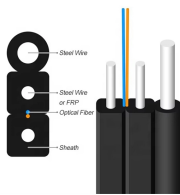

Outdoor Miniature Distribution Box

Outdoor Miniature Distribution Box

Contain your electrical components in a compact, weatherproof breaker box. Explore options with flexible circuit breaker compatibility and durable construction.

The distribution box is suitable for mounting of modular electric installation devices with maximum current up to 63A, the product, available with neutral and earth ...

Discover the ultimate protection for your electrical needs with our rugged Miniature Circuit Breaker Distribution Box. Your electrical systems deserve unbeatable protection. Our Miniature Circuit ...

Turn the box into a rugged power hub for an outdoor art or light installation. Feed in mains and distribute to DMX drivers, LED amplifiers or high-power fixtures with individual breakers for each run.

MAKERELE 4 Way Outdoor Circuit Breaker Box
Power IP66 PC/ABS Waterproof Distribution Protection Box for MCB Miniature Circuit Breaker with Transparent Cover and DIN Rail 4.13 x 3.94 x 7.68 inch

Used along with our restoration adapters, these units are ideal for disaster restoration work where the only available power is from range outlets, ...