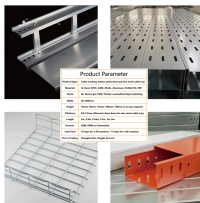

Fiber optic splice enclosures made in the USA are ideal for Campus LANs, Data Centers and Entrance Facilities, a complete and fully accessible fiber closure solution.

Organize and protect your fiber optic connections with our outdoor closure splice tray. Designed for various fiber counts, this tray ensures efficient and reliable network performance.