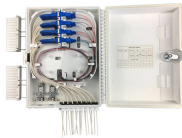

Add to cart 2 in 2 Out Horizontal Cable Junction Box, 12 Core Fusion Splice Kit Fiber Optic Junction Box Fiber Optic Outdoor Waterproof Protection Box Add to cart Fiber Optic Distribution Box, 6 Port Wall ...