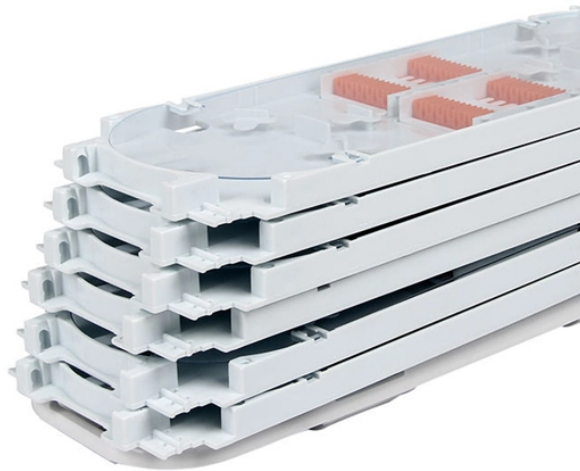

Original cover of the distribution box

Overview

The earliest consoles had game cartridges; the cartridge packaging featured a box color-coded to the "network" or category of the game (one of several themes, such as "action", "sports", etc.). The front cover opened up, book style; on the inner front cover, a slot retained the paper manual – a simple booklet, as well as the poly controller overlays. In the main confines of the box, a plastic tray was recessed into which the cartridge fit snugly. When other companies began to produce cartridges for M.

Original cover of the distribution box

The Polylok Distribution Box is the most versatile box on the market today. You can choose what height of distribution boxes you want your inlets and outlet slotted filters to be.

The Concrete Distribution Box Lid is a durable and reliable cover designed to protect your distribution box and ensure the long-lasting performance of your septic system. Built with high-quality concrete, ...

Protect your vehicle's electrical system with the Power Distribution Box Cover Assembly. Designed for Kenworth trucks, this cover safeguards sensitive components from dust, moisture, and impact, ...

American Distribution Boxes are made of high-density polyethylene for years of dependable use. They are non-corrosive, strong, and lightweight for easy handling. Inlet and outlet elevations are positioned ...