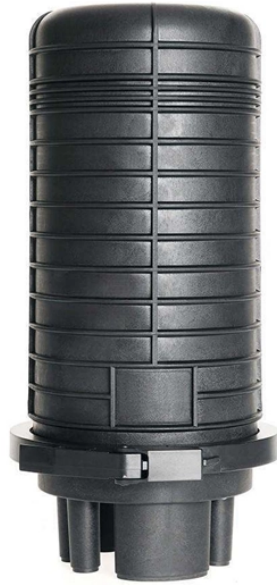

Optical distribution box wiring box terminal box

Optical distribution box wiring box terminal box

The FTTH 48 Core Fiber Access Terminal Box is a new-gen product for FTTH. Light and compact, it's ideal for connecting and protecting FTTH fiber cables. The FDB-48 Series 48-port Fiber Distribution ...

FTTH Box comply with salt spray test, crush test and temperature cycling under international standard. All are RoHS, and REACH certified to ensure the safety ...

Explore our FTTH fiber boxes, including distribution boxes, termination boxes, wall outlets, and fiber access terminals. Ideal for residential, MDU, and commercial networks.

Feature: 12 ports optical fiber distribution box is used for the fusion splicing, splitting, wiring transmission and other functions of the optical transmission terminal; It can effectively terminate, protect and ...

Premium-Line FTTH distribution box is aim designed for multi-purpose applications in FTTH projects, the dual layer design supports direct termination, and also FTTH distributions via mini splitter built in, ...