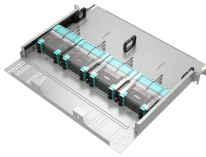

Optical cable winding tube NEMA4X

Optical cable winding tube NEMA4X

Available in four sizes, the OCC NEMA 4X Enclosures are indoor/outdoor rated cabinets for patching and/or splicing 12 to 96 fiber ports. Constructed of molded fiberglass-reinforced polyester material, ...

Available in four sizes, the OCC NEMA 4X Enclosures are indoor/outdoor rated cabinets for patching and/or splicing 12 to 96 fiber ports. Constructed of molded fiberglass-reinforced polyester material, ...