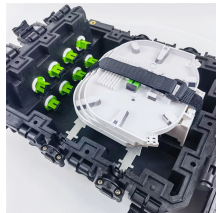

Optical cable tower fittings

Optical cable tower fittings

Mainly used for 50-200m short span corners, tensile strength, terminal and other towers, not only suitable for overhead optical cables, but also for anchoring installation of overhead conductors, pull ...

Full suite of hardware for OPGW and ADSS — including suspension, tension, joints, armor rods, vibration dampers, down-leads, joint boxes, and pole/tower fittings.

Main Application The Hardware Fittings and Accessories are designed as the connection among the optical fiber cable and tower. It can carry the mechanical and lightning load.

The fittings of ADSS optical cable mainly include: 1) tension fittings, 2) suspension fittings, 3) shock absorbers, 4) guide wire clips. The role of tension fittings: tension fittings are mainly ...

Discover the future of eyewear with AI glasses. Iconic style, cutting-edge technology and light-weight form unite. Get up to 25% off your first purchase of contact lenses. Can be combined with vision ...

Explore ADSS/OPGW Fittings: Guide to types, installation, and top hardware like tension clamps & dampers from EPCOM for reliable cable solutions.

Our RIBE-OPTOFIT® accessories offer the ideal solution for connecting fiber optic overhead cables and terminating the optical signal, and perfectly complement proven RIBE-OPTOFIT® fittings.