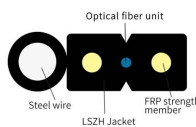

Optical Transmitter TX Light

Optical Transmitter TX Light

Fiber Optic Tip of the Day: Understanding TX & RX Power Imagine you're in a dark room with a flashlight (TX) and a camera (RX). If the flashlight is too weak, the camera can't see anything. ...

In this guide, we will explain what optical signal strength is, how to check it on Cisco IOS using the command line, and how to troubleshoot common light level issues.

Optical communication systems generally include three main active components- a transmitter (Tx), an optical fiber, and a receiver (Rx). A transmitter is a device that enables launching ...

The TX and RX optical power are significant to ensure the normal communication of the fiber optic transceivers. But how much do you know about the TX/RX optical power? And how to ...

In a fiber link, the Rx/Tx power of an optical module is sufficient to ensure the stable operation of the fiber link. Do you know the Tx and Rx power of an optical module? How should it be ...

Explore the world of optical tx and rx in a single module for efficient telecommunications and data transfer across fiber optics.

The power budget indicates the amount of light available to make a fiber optic connection, and it is the difference between the optical transmitter output power (TX power) and the receiver sensitivity (Rx ...