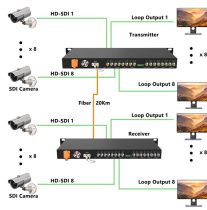

Optical Separator 96-core

Optical Separator 96-core

The 96 core fiber splice and distribution closure is a dome enclosure designed to integrate fiber splicing, splitting, distribution, and storage in a single compact unit.

The cable gripper is fastened outside the Fiber Optic Joint Enclosure – for example, this can be done quickly and easily on a work table. The inner mechanisms of the Fiber Joint Optical Enclosure ...

CommScope's Optical Splitter Modules are part of our value-added module (VAM) system that provides flexibility, scalability and functionality to an optical transport system.

Previous: 16-core optical fiber distribution box IP65 waterproof distribution box 16-way distribution box Next: Ghana custom gold vibrating chute, gold separator vibrating chute

It is mainly used for the connection, distribution and scheduling of the outdoor cables, and it could actualize the weld, terminal, storage and scheduling of the optical fibers.

This Fiber Optical patch panel is a 19-inch standard type. This Patch panel can be equipped with MPO module box and splicing fiber methods, which are applied to high-density network solutions and ...

Optical Cross Connect Cabinet, short for OCC, is specially designed for optical fiber cross connection and termination between trunk cables and distribution cables in FTTH network. Optical Cross ...