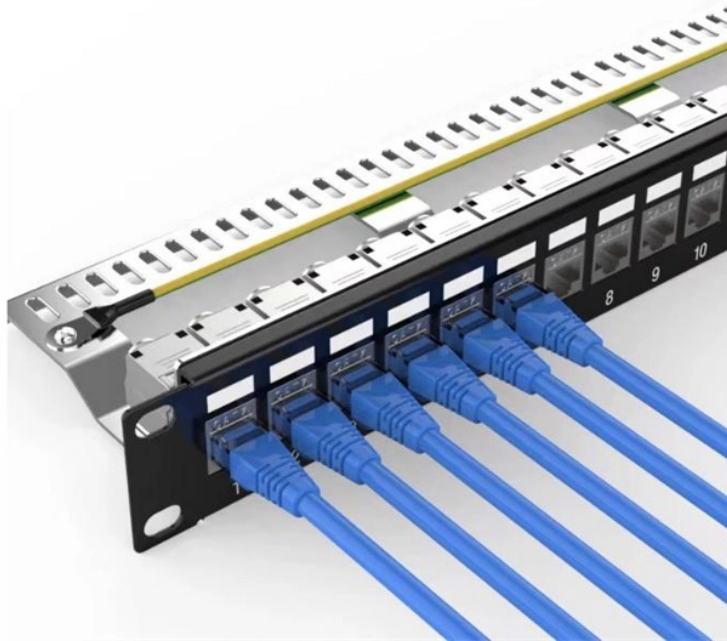

Optical Module LX15

Optical Module LX15

We can help you find more automation spare parts, whether it's brand new parts or out of date / off production, AUTOMATION-MODULE is committed to bringing the business runs normal in the best ...

direcXource's SFP-FE-LX15 optical transceiver is a dual fiber 100Mbps Small Form-factor Pluggable SFP module for use in 100BASE Ethernet. SFP LX15 provides 100Mb/s throughput up to 15km over ...

This guide provides a comprehensive breakdown to help network professionals, IT architects, and procurement teams make informed decisions when deploying long-range SFP modules.

Supports optical fiber cable for durable performance, minimal signal loss, and fast data transfers to greater distances With a single wavelength of light, the single mode fiber optic can carry data and ...

DPtech Optical Module SFP-G-LX15-SM1310 On sale. Buy used and refurbished server parts at cmicomputer with same-day handling on most items and free shipping! We ensure quality products ...

Dawnray's SFP-FE-LX15 optical transceiver is a dual fiber 125Mbps Small Form-factor Pluggable SFP module for use in 100BASE Ethernet network. SFP LX15 provides 125Mb/s throughput up to 15km ...