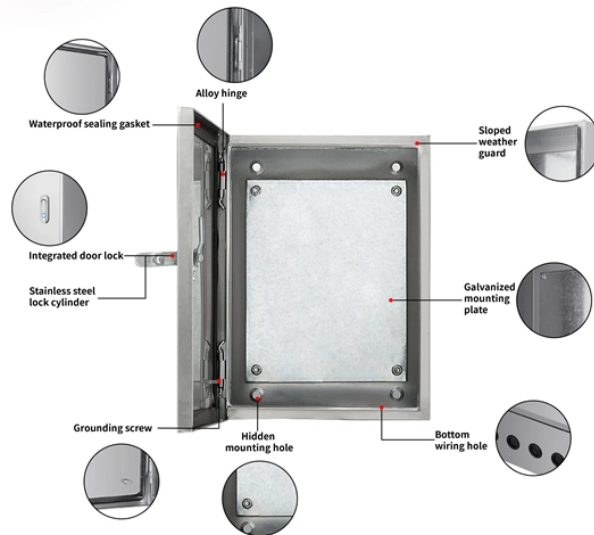

Optical Front Network Switch

Optical Front Network Switch

It can be switched automatically using an optical switch. By using optical switches for equipment redundancy and transmission line redundancy, it is possible to significantly reduce network ...

Networking Optical Circuit Switch Enable new AI architectures with the Optical Circuit Switch (OCS) The OCS optimizes data center networks by minimizing electrical switches and optical-electrical-optical ...

DiCon's MEMS 1xN Switch components are produced based on DiCon's proprietary and proven MEMS tilting mirror technology. This MEMS mirror platform has been built into millions of components for ...

Buy fiber network switches to extend ethernet network over fiber. Order Versitron high speed fiber optic network switches for fiber optic switches application. Our ethernet network switches are best for ...