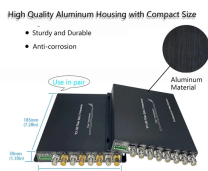

Tripp Lite's wire mesh Cable Tray System accommodates copper network cables, A/V cables and lightweight cables/cable bundles to reduce cable clutter in data centers, server rooms and other IT ...