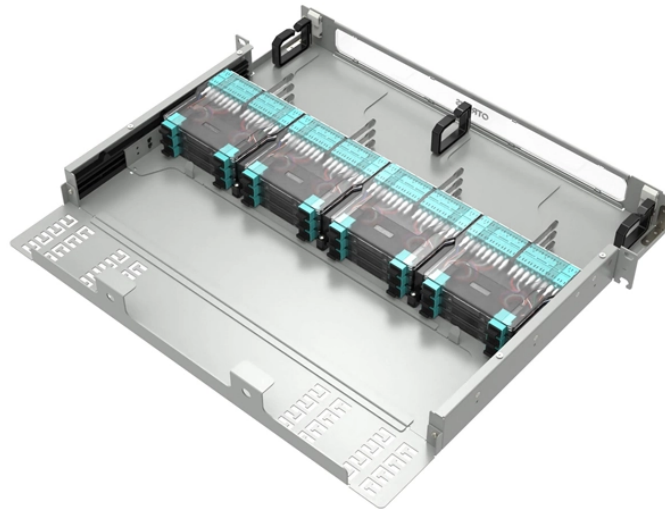

## Only the power fiber optic light on the router is lit

### Overview

This light shows whether your ONT is getting power. What to check: Make sure the power cable is securely plugged into both the ONT and a working wall outlet. If you're using a power strip, check. Understanding LED Indicators on a Fiber Router Let's break down what the common LED lights on a fiber router mean and how they behave: 1. POWER Normal: Solid/stagnant light. If OFF: The router is not powered — check the socket, adapter, or power cable.

The Power light is usually located on the front of the ONT and indicates whether the device is receiving power. A steady green light indicates that the ONT is powered on and functioning ...

Onlyfans ... Onlyfans