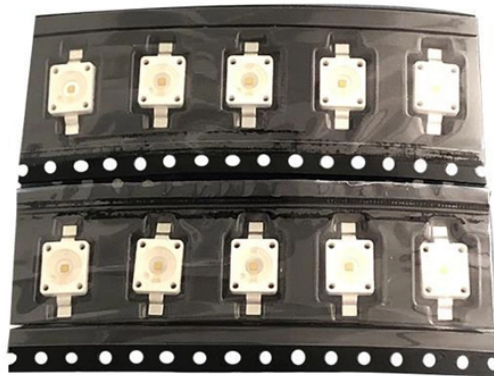

# Old-style electrical distribution box rails

## Old-style electrical distribution box rails

In a couple of rooms in the upper floors, the previous "electrician" used gangable old work boxes and madison bars for the receptacles. I changed all of the devices throughout the house and ...

There are two issues in these panels: the fuses' current ratings are too high for the wire guage and some screws are double tapped.

Looking to update your electrical system without the hassle of tearing down walls? Introducing our collection of old work electrical outlet boxes from Sonic Electric.

PVC Old Work Box, 2-Gang Electrical Box Deep, 25 cu . Old Work Outlet Box, Double Gang Electrical Boxes, Plastic Junction Boxes for Switch, ETL Tested, Fire Rated for 2 Hours (Black-1Pack)

The Carlon old style electrical box is exactly that - it's a simple box that hits all the right notes. The Carlon Old Style Electrical Box includes mounting ears and swing clamps 2 hour fire ...