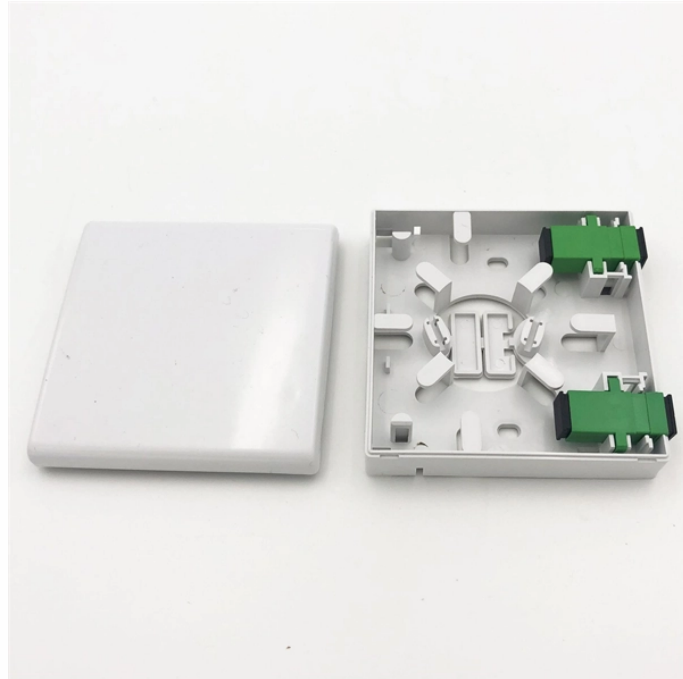

OEM manufacturing of secondary distribution boxes

OEM manufacturing of secondary distribution boxes

Industrial Enclosures for OEM & EPC Applications- Trusted manufacturer of modular, IP-rated boxes for OEMs and EPCs across global industries.

We have fabricated custom NEMA telecom metal enclosures and boxes used to protect and house sensitive equipment to transport data or information in wired, fiber, and wireless industries.

WEIPU (est.1996) supplies wholesale distribution box series with IP69K, 800A options, OEM/ODM service and 55M units/year capacity. Global certifications and rapid prototyping.