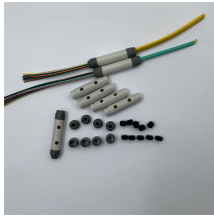

ODF fiber optic sleeve

ODF fiber optic sleeve

Belden's DCX adapter frames and cassettes make system migration, fiber polarity management and system planning easy. Lower network downtime and increase your flexibility of termination methods ...

Fiber optic distribution frame (ODF), also known as fiber patch panel or optical distribution frame, is a rack-mount or wall-mount enclosure that provides organized termination, splicing, and patching of ...

ODF is used in the terminal access link of FTTH system. It is a device that splices, distributes, and splits optical fibers and provides protection and management of optical fibers.

ODF unit box includes a fiber optic cable entry hole at the rear and a fixing module for securing incoming fiber optic cable from the back side. The fiber splice trays are designed with upper and lower layers, ...

wide range of sleeve size available Consist of cross-linked polyolefin, hot fusion tubing and stainless reinforcing steel rod, which keep optic transmission properties of optical fiber and enhance the ...