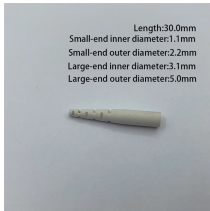

What Is an ODF? An Optical Distribution Frame (ODF) is a dedicated unit designed to organize, terminate, and interconnect fiber optic cables. It brings together fiber splicing, patching, and ...