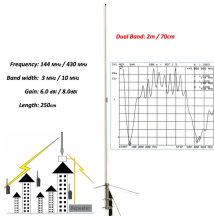

CZ Electric Co., Ltd., located in the Yangtze River Delta Economic Zone-Jiaxing City, Zhejiang Province, is a national high-tech enterprise. It is an explosion-proof solution provider with safety as its core.