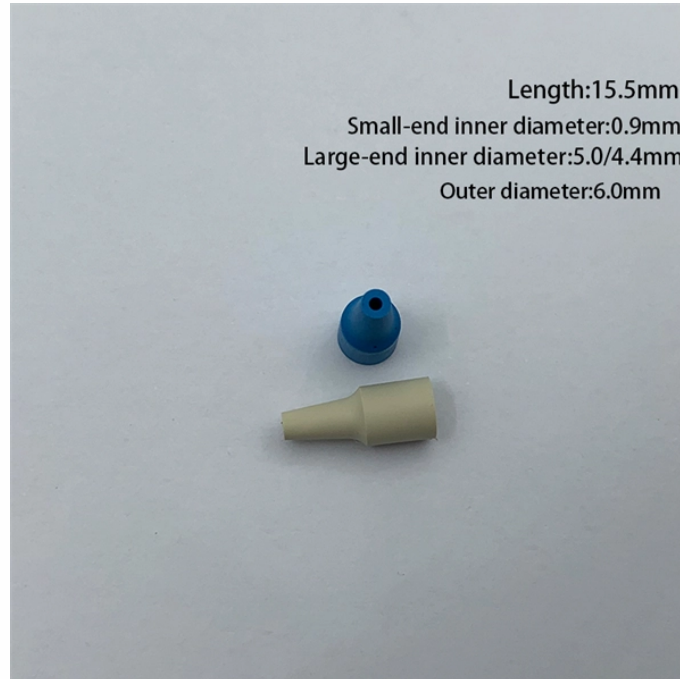

Norwegian Stainless Steel Explosion-proof Distribution Box

Norwegian Stainless Steel Explosion-proof Distribution Box

Safely conduct, connect and distribute energy in hazardous areas with R. STAHL's terminal boxes. We offer bespoke, custom-made terminal boxes and terminal box combinations, as well as standard ...