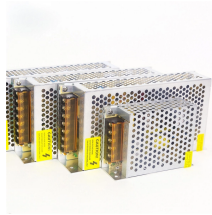

The foundation of the Fire Rated Heavy Duty Systems is the standard Kounis Group Ladder Tray coupled with specially engineered and designed side rail mounted Stringers which are fastened to ...

Our online store features Studbite and Cable Tray, Seismic Restraints, Strut and Hanging Supports, Fasteners, Fixings, Duct Accessories, and more, all available to order 24/7, with prompt delivery and ...

Shop online, or at one of our New Zealand-wide stores today.

Cable Tray & Accessories EMT3 Series Cable Tray (50mm) FT3 Barrier Strip FT3 Fish Plate (Splice Plate)

The Rolled Edge Cable Tray is a perforated tray offering a 12mm curved edged return sides as well as a built in splice connection. TALON cable cleats provide support, restraint, strain relief, and protect ...

This range of products is designed to work together as a package with Zip-Clip - Wire Suspension Systems and EzyStrut - Cable Trays and Ladders to simplify the installation of Fire, Mechanical, ...

Treadwell's EXduro™ range delivers high-performance FRP cable trays, ladders, and supports, designed to thrive where traditional metal systems fail. Built for Australia's and New Zealand's ...