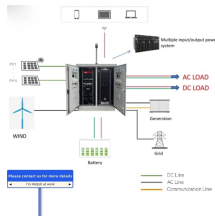

New Zealand Cable Tray Installation and Construction

Overview

Whether you're installing Cable Tray, Pipe work, or seismic bracing, we have the brackets, channels, and fixings you need. Electrical, Mechanical, HVAC and Communications Industries Manufacturing based in East Tamaki, Auckland Flexibility in design options to suit any project Steel & Tube offer a full range of cable trays and cable ladders suitable for all cable containment, and additionally can provide full take-offs from plans through to a complete quotation. Click the Design details link for access to a large library of BIM-enabled 2D and 3D CAD roofing details. S. Our wire mesh cable trays are fabricated using: 5mm—T304 / ½ Hard Tempered Stainless Steel Rod. The EMT and KIWITRAY systems are available in four depth options and can be supplied in Pre-Galvanised or. Our FRP cable ladder systems are equipped with required fittings like tee sections, cross sections, internal and external bends of different degree (45o and 90 o), horizontal bends, couplers, anchoring, reducers and support systems. Treadwell's FRP cable ladder systems are lightweight, fireproof. Method Statement installation of Cable Trays and Ladders - Planning Engineer FZE.

FDG CABLE TRAY ng; Power, Data, and Audio Visual. A quick and easy system to install without the need for specialised tools or equipment, makes it a first choice for Comm solution that works for your ...