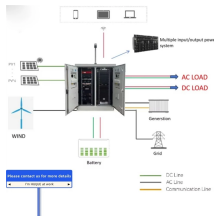

FDG CABLE TRAY ng; Power, Data, and Audio Visual. A quick and easy system to install without the need for specialised tools or equipment, makes it a first choice for Comm solution that works for your ...