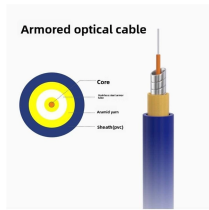

Splicers & Accessories atg Technology represent the Sumitomo brand of world-renowned optical fusion splicers in New Zealand and the Pacific.