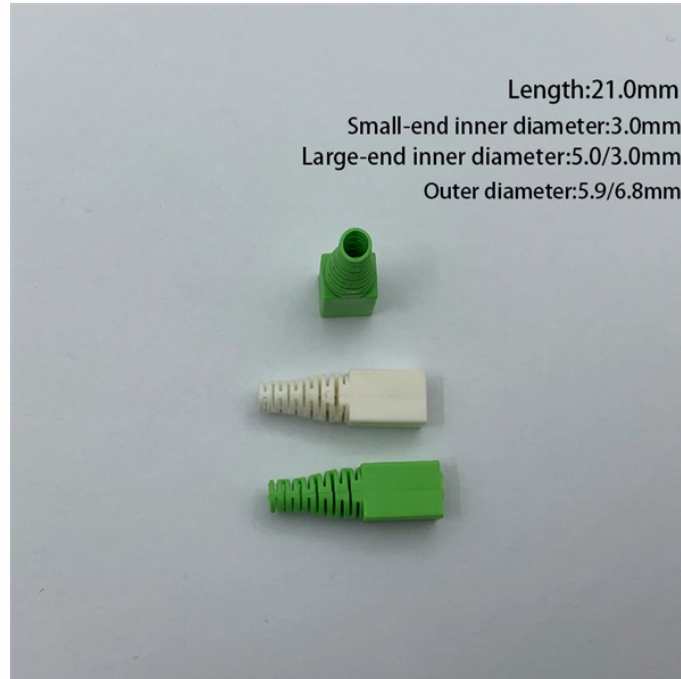

## New Nicaraguan Imported MEMS Optical Switch Wholesale

Orbray's MEMS (Micro Electro Mechanical System) Optical Switch are designed a small footprint package with providing low insertion loss, flat wavelength dependence loss (WDL), low polarization ...