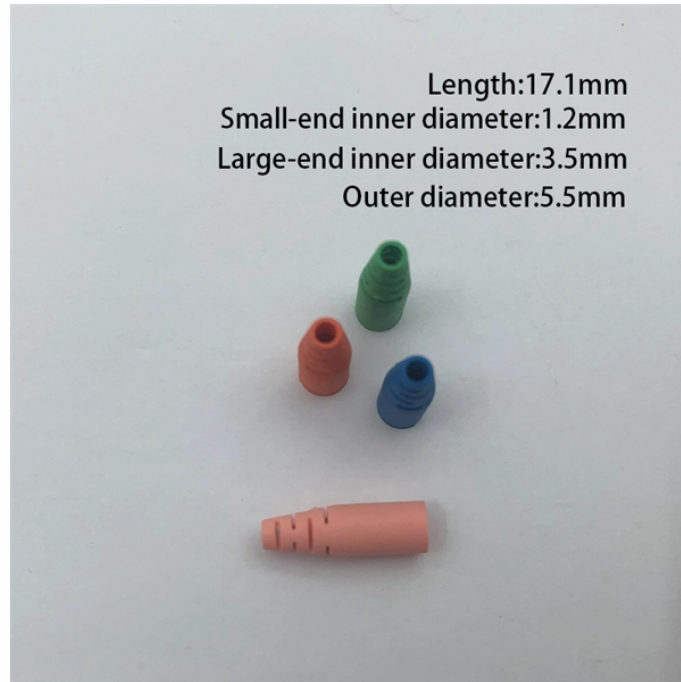

Network patch panel label

Network patch panel label

For an organized installation, use a patch panel labeling kit to quickly and easily identify ports on your patch panel.

Get the patch panel labels right and the rest of your network cable labeling falls into place. Clear, durable labels on patch panels and cable labels give you a single consistent view of ...

The following pages provide basic instructions for the design, printing and placement of self-laminating cable wraps, patch panel labels and faceplate labels. These recommended practices will help ...

Signamax™ Printable Label Sheets for patch panel or wallplate port identification offer professional installers and network technicians a quick and very affordable alternative to specialized and/or ...

Patch panel labels are not just stickers — they are critical parts of network documentation and reliability. Each label represents an access point, switch connection, or endpoint.

The templates and functionality are specifically geared to CommScope NETCONNECT products such as patch panels, wiring/connector blocks, outlets/faceplates, and cable/patch cord labels.