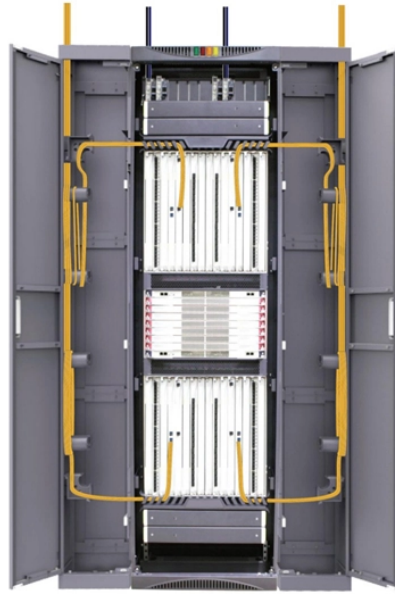

Network patch panel direct version

Network patch panel direct version

AMPCOM patch panels offer high-density copper & fiber termination for data centers, offices, and AV systems. Modular design, shielded ports, and easy installation for reliable signal routing.

What Is A Patch Panel? Components of A Patch Panel Patch Panel vs. Switch Buying A Patch Panel To buy the right patch panel for your needs, you first need to know what those needs are. How many connections do you need to support with your patch panel? Does it need to be a twisted pair, fiber optic, or coaxial panel – or even one that can do all three? Does it need to be rack mounted in a wire cabinet for further expansion down the line, or I... See more on [cablematters](#) Missing: [direct version](#) Must include: [direct version](#) Amazon

Designed to accept 24 standard or high-density (HD) keystone inserts, pick the solution best suited for your installation. Both panels come with nylon ties and a cable management bar. Order your patch ...