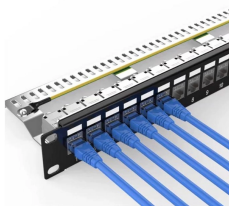

Time to rack up your favorite gear! Simply assemble the frame with the included hardware and a screwdriver, attach the shelves, then secure leveling feet or mount the wall.

Product Description 19" NETWORK CABINET used M12& ast;70 adjustable feetDescriptions The cabinet feet mount on standard 19" racks or cabinets and provided a steady ...

In just a few steps, users can securely attach the Pingo Feet to their racks and achieve a perfectly leveled setup. For added convenience, it's designed to align easily, saving time during setup.

Upgrade your server stability with our top 7 adjustable feet picks. Discover durable, leveling solutions designed to secure and balance your network cabinet.