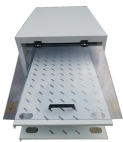

Network Rack Mounting Feet

Network Rack Mounting Feet

Time to rack up your favorite gear! Simply assemble the frame with the included ...

COLD ROLLED STEEL: Durable 4 Post 19in open frame rack designed for ventilation with 42U mounting height and 1320lb (600kg) weight capacity ...

COLD ROLLED STEEL: Durable 4 Post 19in open frame rack designed for ventilation with 42U mounting height and 1320lb (600kg) weight capacity (stationary); 3 install options included: casters, ...

Store your server or networking equipment in these server racks and cabinets in free-standing and wall-mount options and open and closed designs.

Time to rack up your favorite gear! Simply assemble the frame with the included hardware and a screwdriver, attach the shelves, then secure leveling feet or mount the wall.

Product Description 19" NETWORK CABINET used M12& ast;70 adjustable feetDescriptions The cabinet feet mount on standard 19" racks or cabinets and provided a steady ...

In just a few steps, users can securely attach the Pingo Feet to their racks and achieve a perfectly leveled setup. For added convenience, it's designed to align easily, saving time during setup.

Upgrade your server stability with our top 7 adjustable feet picks. Discover durable, leveling solutions designed to secure and balance your network cabinet.