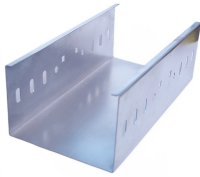

Network Rack Mounting Feet

Network Rack Mounting Feet

Time to rack up your favorite gear! Simply assemble the frame with the included ...

COLD ROLLED STEEL: Durable 4 Post 19in open frame rack designed for ventilation with 42U mounting height and 1320lb (600kg) weight capacity ...

COLD ROLLED STEEL: Durable 4 Post 19in open frame rack designed for ventilation with 42U mounting height and 1320lb (600kg) weight capacity (stationary); 3 install options included: casters, ...

Store your server or networking equipment in these server racks and cabinets in free-standing and wall-mount options and open and closed designs.

Time to rack up your favorite gear! Simply assemble the frame with the included hardware and a screwdriver, attach the shelves, then secure leveling feet or mount the wall.

Product Description 19" NETWORK CABINET used M12& ast;70 adjustable feetDescriptions The cabinet feet mount on standard 19" racks or cabinets and provided a steady ...

In just a few steps, users can securely attach the Pingo Feet to their racks and achieve a perfectly leveled setup. For added convenience, it's designed to align easily, saving time during setup.

Upgrade your server stability with our top 7 adjustable feet picks. Discover durable, leveling solutions designed to secure and balance your network cabinet.