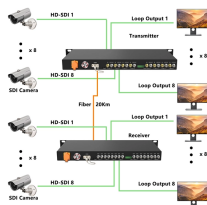

In a nutshell, a rack diagram (aka visual layouts show detailed rack elevations) is a graphical representation of your network's rack or cabinets. You can see all the equipment within a ...

Plan, organize, and document a rack of network equipment with a rack elevation diagram.

Overview
What do you want to do?
Create a rack diagram
Generate equipment reports
A rack diagram helps make quick work of designing and documenting a rack of network equipment.
W...
With Microsoft Visio, you can quickly build a rack diagram from equipment shapes that conform to industry-standard measurements. The shapes are designed to fit together precisely, and their connection points make them easy to snap into place.
See more on [support.microsoft SmartDraw](https://support.microsoft.com/smartdraw)

By following these steps and creating a rack elevation diagram, you can effectively manage and maintain your network equipment, reduce downtime, and improve troubleshooting efficiency.

Use Miro's intuitive rack diagram tool to plan, visualize, and optimize complex IT setups — including network and server layouts. Get started for free.

Creating a rack diagram can help you plan and organize your equipment in an optimal fashion. SmartDraw has a number of rack drawings and elevations included that you can easily edit and ...

This comprehensive rack elevation drawing serves as the blueprint for equipment placement, cable management, and resource allocation within your rack infrastructure.