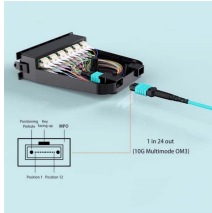

This guide breaks down exactly what a core switch does, how it fits into the three-tier network model, and the exact device-count thresholds that dictate when your business actually ...

Define the core switch—the central, high-speed backbone required for aggregating and routing massive volumes of enterprise network traffic.

What Is a Core Switch in Networking?  
Understanding the Backbone of Your Network A core switch in networking serves as the high-capacity backbone, centralizing data flow and ...

Core Switch vs. Edge Switch: What's the Difference? Core switches and edge switches are two essential components that play distinct roles in the functioning of a network. This article ...