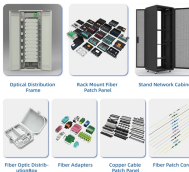

Cable ladder trays have side rails with rungs that allow cable to enter and exit at any point along the span. Wire mesh cable trays are lined with wire mesh and may be cut or bent to accommodate ...