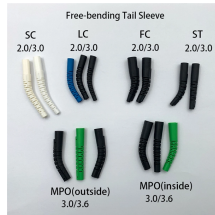

We deliver custom power distribution solutions to meet the demands of modern manufacturing for automotive, food processing, heavy industry, and more. Our systems provide scalability, safety, and ...