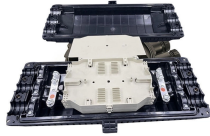

Nauru Tray-type Cable Tray Accessories

Nauru Tray-type Cable Tray Accessories

There are a large number of cable tray fittings that are made compatible with each type of tray. These fittings help in maintaining support of the cable tray system. Shop Graybar''s collection of cable tray ...

Selecting the right cable tray accessories is crucial for the safety, stability, and ease of maintenance of any electrical system. This article provides a comprehensive guide on the different ...

Fitting and accessories, with the same or different width of the cable run. All fittings are available in sizes and types corresponding to the straight cable tray sections. These fittings are including: elbow, ...

The Cope-GLAS Cable Tray System offers a full line of fiberglass accessories to suit any application. Accessories must be ordered individually to complete the system.

Cut, bend, and connect these wire mesh tray systems to route cable and hose in configurations such as curves, slopes, and tees. They are a lightweight option for organizing bundles of cable and hose ...