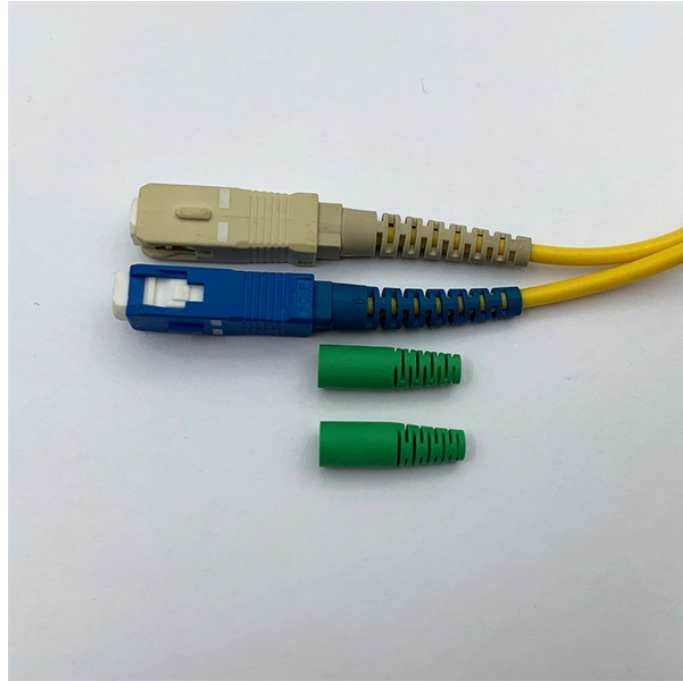

Nan Ya Cable Tray Electrical Equipment

Nan Ya Cable Tray Electrical Equipment

Cable trays and baskets are designed to help support and route cable bundles in an organized manner along ceilings or walls. Shop for cable tray systems now.

The Ladder Tray features light, rugged, tubular steel construction. It is designed for mechanical support and strain relief in long runs of cable and creates a smooth gradual bend for cable. Rail and stringer ...

Channel Cable Tray is a fully enclosed cable bridge. It is suitable for laying computer cables, communication cables, thermocouple cables and other control cables of highly ... [Learn More](#)

These fittings help in maintaining support of the cable tray system. Shop Graybar's collection of cable tray and fittings to find exactly what works for your job.

From heavy power cable pathways on oil drilling platforms to data center cabling, explore the cable tray that's strong yet easy to install. Fast installation with dependable support.

Snake Tray manufactures cable trays, power distribution solutions and cost-effective cable management systems for data centers, solar installations, transit & more.