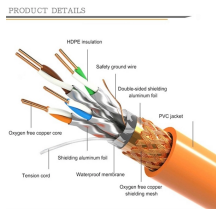

Multimode 24-port terminal box

Multimode 24-port terminal box

The 24F Terminal Access Box is a multi-purpose fiber terminal that can be splice-ready with pigtailed or with one or two splitters, serving up to 24 SC ports. It is suitable for FTTx applications in multi ...