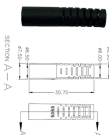

Types of Cable Trays and Sizes Explore various cable tray types and sizes for electrical installations. Learn about ladder, perforated, solid-bottom, wire mesh, and channel trays in this complete guide.

Explore standard sizes by tray type, understand width and depth limits, and see how to calculate and choose compliant cable tray sizes for real projects.

Table 392.10 (see Table 1) lists the type of cable that is allowed to be installed in tray and the types of raceway that can be used. This table includes almost all common types of wire and cable found in ...

Cable tray is considered to be a system. It must provide continuous support for cables, and the electrical continuity of the cable tray system must be maintained.

When fitting cable trays and their accessories, the products are cut on site to create changes of direction, adjust sections, etc. Damage can also occur during handling; as a result, both the ...