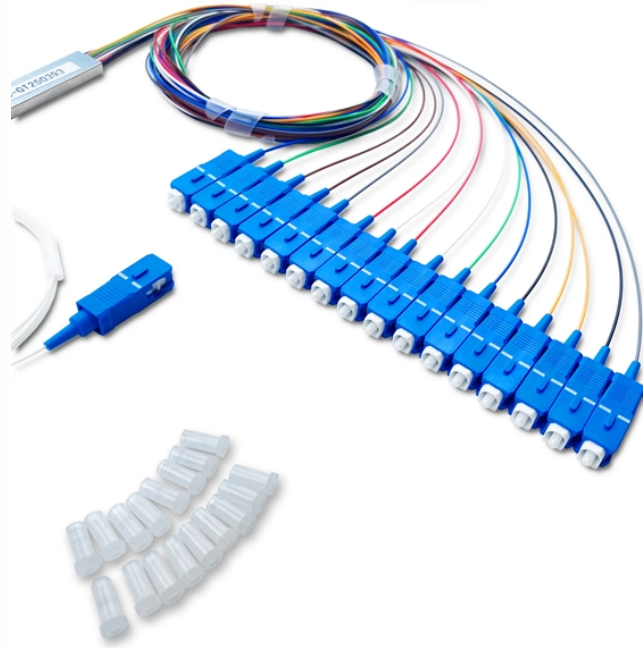

# **Monitoring power distribution box enclosure model**

## Monitoring power distribution box enclosure model

The Energy Box allows power and environmental data to be monitored and ...

Combine a B& R data cabinet with Enlogic power distribution and you have a smart rack capable of providing the information you require. B& R can preconfigure your smart rack by wiring sensors and ...

Provides intricate power insights with dual-level monitoring at both the input and individual outlet, bringing unparalleled control over your energy distribution.

Beat the competition with our enclosure and case system, distinguished by its simplicity, assembly-friendliness and versatile functions.

A complete guide to PV combiner boxes, covering structure, safety protection, monitoring, IP ratings, selection principles, and future smart trends. Learn how advanced combiner ...

Eaton Metered Input rack PDUs give you remote monitoring capabilities and provide access to your power data whenever you want it, wherever you are. You also can monitor your critical equipment ...