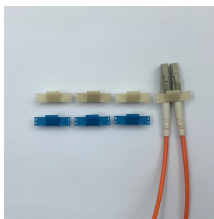

Mobile Welding Distribution Box Circuit

Mobile Welding Distribution Box Circuit

Lex Products offers a full range of portable power distribution units including boxes, boards and panels, specifically engineered for indoor and outdoor use.

The integrated Power Distribution is made by Southwire's Livermore, CA, facility with 30+ years experience in Temporary Power meeting OSHA and NEC standards. This station adds 120V low ...

We offer a variety of power distribution panels that can provide ample, reliable and safe options for your requirements and can also power custom configurations for specialized or unique applications, ...

Portable 480V 3-phase power distribution panel with 100-amp input, 30-amp breakers, and mobile cart for reliable job-site power.

Syntax Safety Kit Box 380V for Welding Machines with Residual Current Breaker with Over Load Protection Daisy Chained. Application. The ...

The Arc Welding Machine Distribution Box is specifically designed to safely distribute electrical power to arc welding machines. It ensures stable voltage supply, protects against overcurrent, and provides a ...