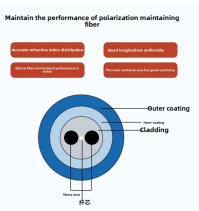

With the increasing digitization and requirement for high-speed networking, the ...