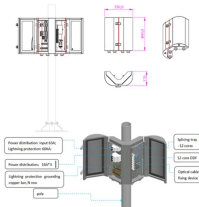

## Metal Large Span Cable Tray Manufacturer

Large span cable trays are designed to support heavy cable loads across long distances without intermediate supports. Made from high-strength galvanized steel or stainless steel, these trays ...

Our aluminum, I-beam ladder cable trays feature 3-inch tangents and are using connectable with our fittings and accessories. Aluminum ladder cable trays benefit from being lightweight and resistant to ...

1075KWHH ESS

There are a large number of cable tray fittings that are made compatible with each type of tray. These fittings help in maintaining support of the cable tray system. Shop our collection of cable tray ...