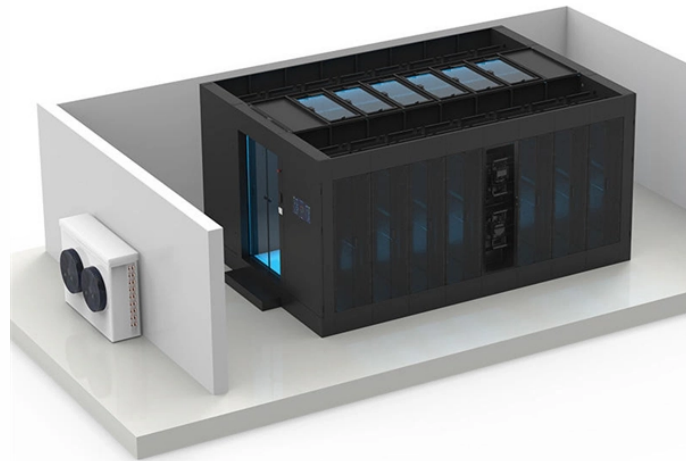

Melted fiber pigtail Ic-Ic

Melted fiber pigtail Ic-Ic

Technical Information Product Features Assembly
Type : Fiber Pigtail Connector :
ST,SC,SC/APC,LC,LC/APC,FC,FC/APC Family :
Premium Plus Fiber Type : ...

High-quality fiber pigtails with pre-terminated connectors on one end and exposed tight-buffer fiber on the other. Available in single-mode and multimode (LC, SC, FC, ST), customizable, factory-tested, ...