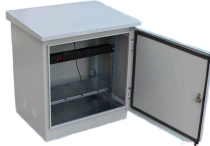

West Port Cable Tray is a prominent manufacturer and cable tray suppliers in UAE and the wider Middle East region. With over five years of industry expertise, we offer diverse solutions, including Cable ...