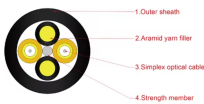

It can complete the access and port output of fiber optic, provide devices for fixing, ...