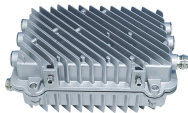

Manufacturer s 4-core optical cable terminal box

Manufacturer s 4-core optical cable terminal box

The FTTH 4 Core DIN Rail Terminal ATB-D4-SC is a compact and efficient fiber optic termination box designed for FTTH networks. With 4-core capacity and SC adapter compatibility, it is ideal for ...

The 4-core fiber termination box provides a stable, protective joint between optical cable and distribution pigtails at the end of fiber cables. It is typically used in cabling work area subsystems. The cable ...

Optical termination box for outdoor usage with a capacity of four cores with SC simplex adapters, and eight cores with LC duplex adapters. IP66 protection.

This product is suitable for the indoor cable's termination and fixation of user's cable and pigtail splicing. It meets the needs of traditional transmission network.