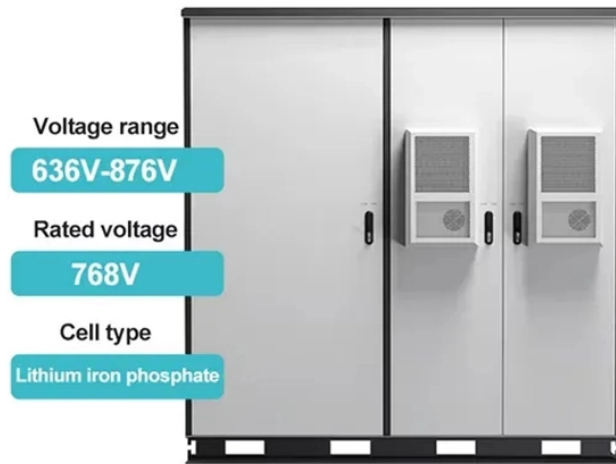

Mali Data Center PDU Construction Case