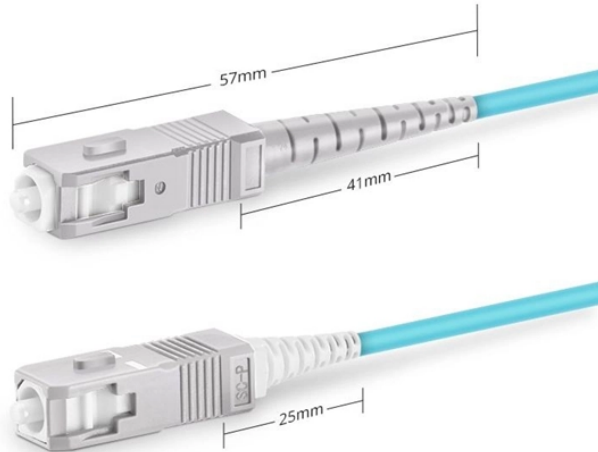

Mali CE Certified SFP Optical Module 1 6T

Simplex SC UPC

Mali CE Certified SFP Optical Module 1 6T

OSFP224 1.6T transceivers support CMIS 5.0+, with DR8, DR8+, and 2xFR4 interfaces. Integrated optical engines deliver high performance and efficiency - AscentOptics.

The exhibition of OFC2024 brought together optical communication technologies such as 800G/1.6T optical modules, single-wave 200G optical chips, LPOs, Silicon Optical & CPOs, etc., ...

1.6T, 800G, and 400G optical transceivers for AI and hyperscale data centers, plus CPO/NPO optics and legacy 100G and 40G connectivity solutions.

1.6T-DR8 OSFP224 based on 8 channels of 200G-PAM4 electrical and optical parallel lanes, 500m maximum reach via single mode fiber, case temperature range of 0°C-70°C, comply with IEEE ...

Our optical modules feature traditional DPO, low-power LRO, LPO, and Active Loopback designs for testing, and support data rates from 10G up to 1.6T across a wide range of package types.