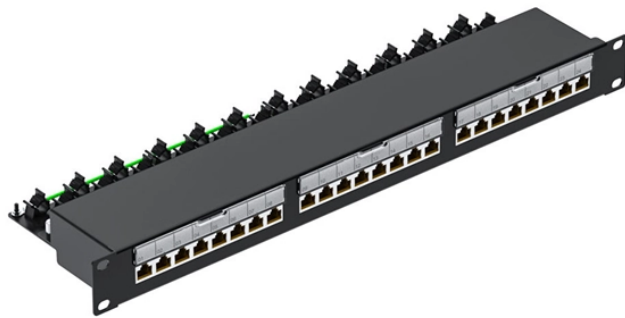

# Maldives Perforated Trough Cable Tray

Coupler Plate Used to join two cable trays in a straight line, ensuring proper alignment and structural continuity.

Out of stock JUCE INO HD Cable Tray Elbow with Cover 1.5mm x 90D MVR 2,070.00 + JUCE GI Rubber Lined Pipe Clamp 1 1/4 Inches (Range: 39-46mm)

Its lightweight yet durable structure allows for easy installation, while the U-shaped edge design ensures cable safety. With multiple material and surface treatment options, it is built to withstand demanding ...

Our newly launched Perforated Cable Tray features a profile design with rolled flange and ribs. This innovative construction provides exceptional stability, preventing cable sagging and ensuring secure ...